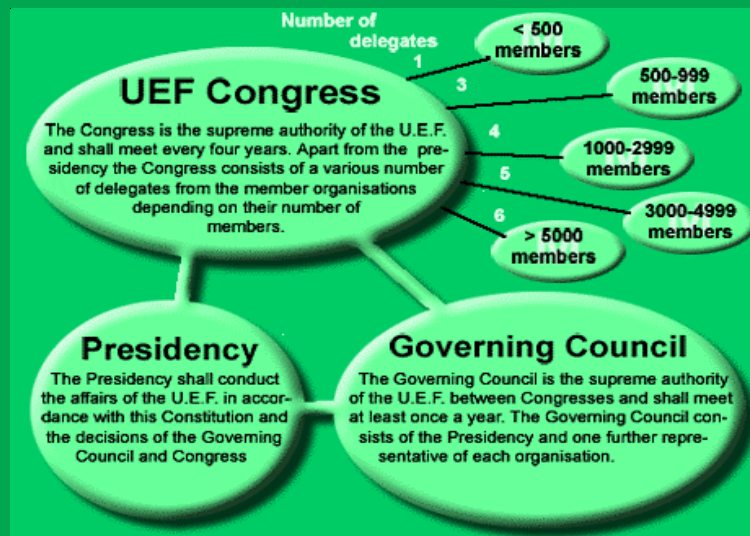

UNION OF EUROPEAN FORESTERS

The only European organization of Professional Foresters

What is UEF ?

Union of European Foresters is the European organization for all associations, societies and unions actively engaged in forestry.

When was created UEF ?

Union of European Foresters was created in 1965 in Berlin.

Who is member of UEF ?

UEF groups together 22 associations from 20 countries. In total, it represents 50 000 foresters of all ranks working in the forestry sector and with all kinds of forest ownerships (state, private, community).

What are UEF aims ?

. to enhance the elements of sustainable forest management and strengthen the links between the forest sector and society.

. to develop and promote at European level the professional, ethical, material and syndicalistic interests of the individual members of its member organizations.

. to develop to their full value the potential contributions from the forest sector to rural development, employment, environment and to overall sustainable development of society.

. to contribute to all attempts for a better recognition of the multifunctional role of forests and their importance in the protection and management of the natural environment.

In pursuing these aims, UEF refrains from any philosophical, political or religious considerations.

How UEF is managed ?

How can you contact UEF ?

UEF homepage is : www.european-foresters.org